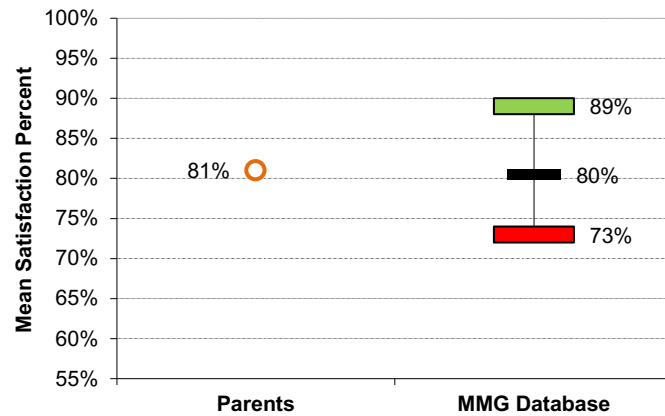

MMG Education

Benchmarking Factsheet

A core component of MMG Education’s research is the establishment of the largest known benchmark database on school performance areas and our ability to interpret and share this with schools for their continual improvement strategies.

MMG Education provides detailed benchmarking reports across 120 areas of operation.

The chart below provides an example of benchmarking.

Parents - Overall Satisfaction with Student Wellbeing Compared with MMG Database (n=42,294)