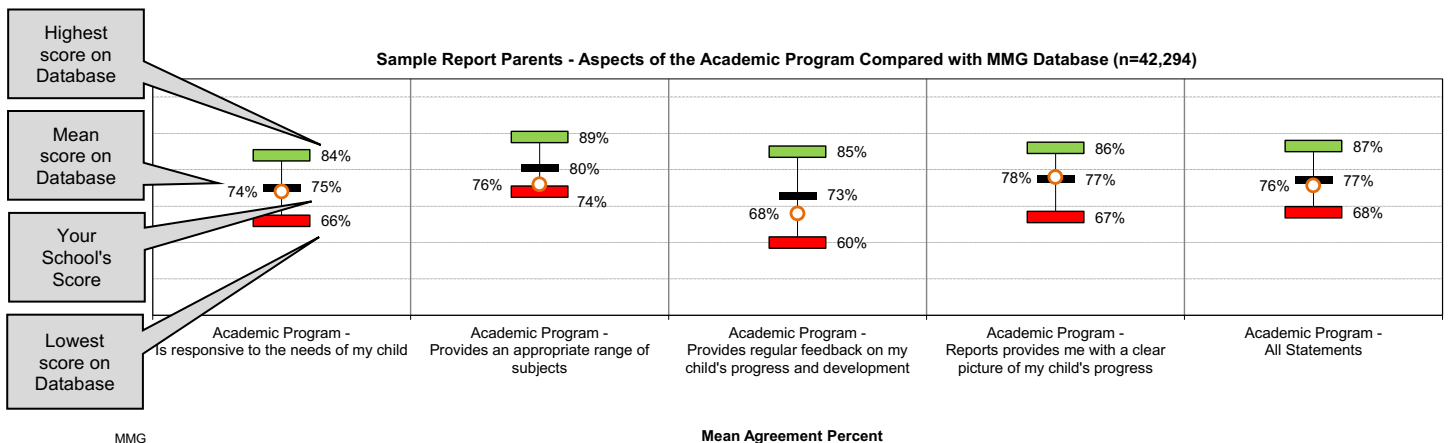

MMG Education provides detailed benchmarking reports across 120 areas of operation.

The chart below provides an example of benchmarking.

Parents - Overall Satisfaction with Student Wellbeing Compared with MMG Database (n=42,294)

MMG

The chart below provides another example of benchmarking elements of the school’s ‘Academic Program’.

Mean Agreement Percent